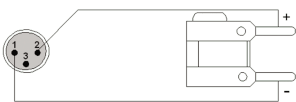

Product information:

The CAB304 is a XLR male to banana connector cable that is ideal for solving connections with old speaker and amplifier systems. The speaker cable contains 2 conductors with a section of 1.5mm².

Components:

- CableType: LS15 - Loudspeaker cable - 2 x 1.5 mm² - 15 AWG
- Connector: VC3MX - Cable connector - 3-pin xlr male
- Connector: VCB20 - Cable connector - Banana connector - red

Properties:

Product Features:

Series

Basic Series

Wiring Diagrams:

Variants:

- CAB304/1.5 - 1,5 meter