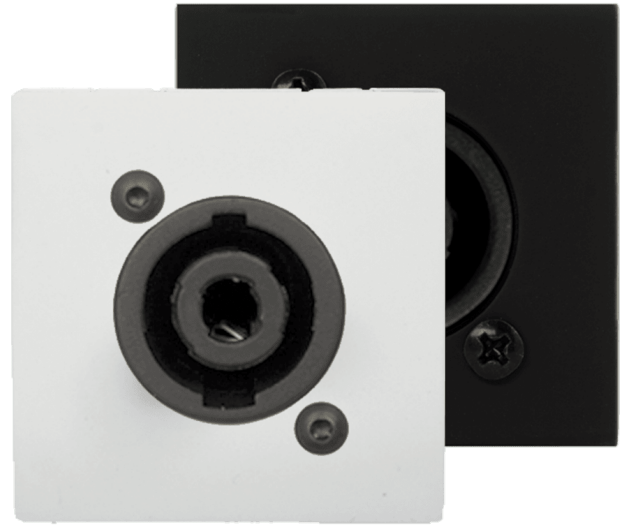

Product information:

Connection plate with Neutrik Speakon connector, designed to be used with bTicino installation materials. Available in Black (/B) & White (/W). (Mounting frame and cover plate not included)

Product Features:

Application	AV & IT
Series	Bulk & Accessories

Variants:

- CP43SPE/W - White version