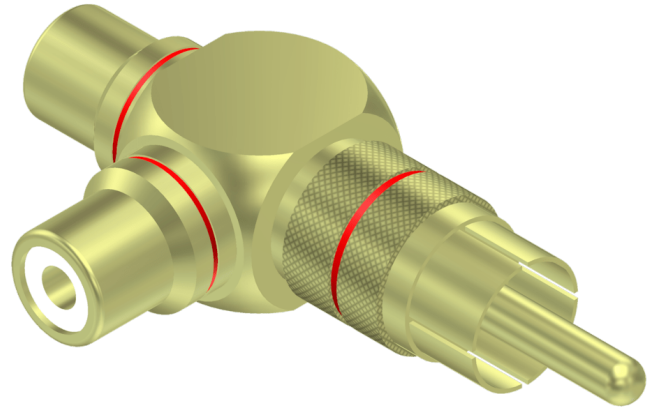

Product information:

The VC220 is a male to two female RCA/Cinch adapter for combining two audio signals or splitting an audio signal in two. The durable metal housing offers an overall RF protection and electromagnetic shielding.

Properties:

Product Features:

Application	AV & IT
	Rental & MI
Series	Basic Series

Variants:

- VC220 - Adapter